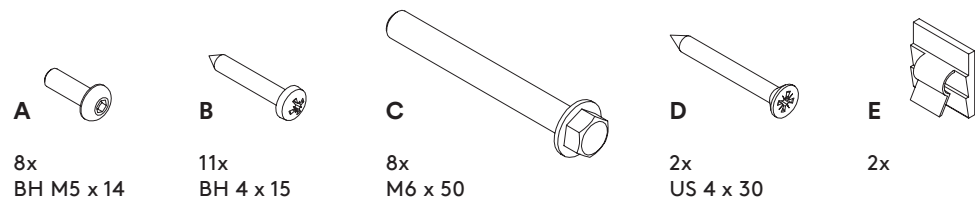

INDHOLD / CONTENT / INHALT